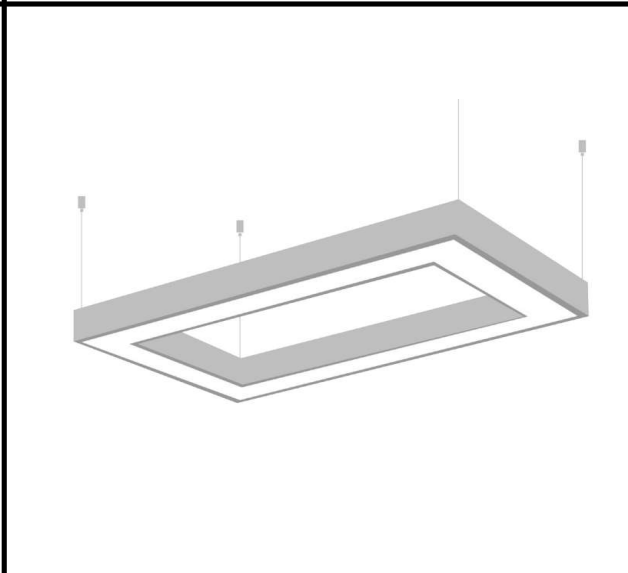

Sovitron Interior Pvt.Ltd.

Model Name	Rectangle Ring Pendant / DLARRECDPD-70
Description	Architectural Light

Technical description	Image
-----------------------	-------

Dimension	L=Customised H=60/90/95mm
Frame	Aluminium
Color Tempertaure	4000K
Power	70 W
Total Luminous Flux	6300 lm
Efficacy	90 lm/W
IP rating	50
Color Rendering	≥80
Mounting	Pendant
Optics	White Opal Diffuser
Dimming	NON-Dimmable
Operating Voltage	220-240 VAC
Standard Lifetime	L70 minimum at 50,000 burning hours